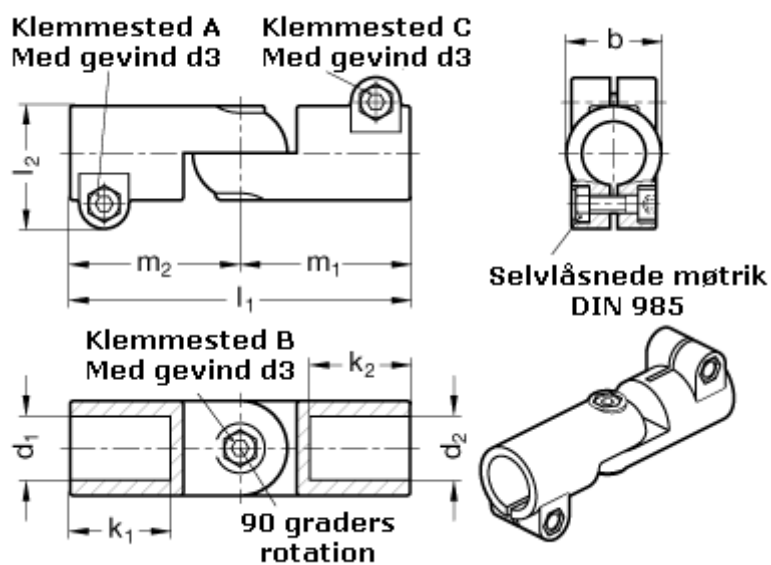

Article number: 20286B50B42S2BL

Description: E+G Swivel clamp connector joint
GN286-B50-B42-S-2-BL

Measures

$b = 65$	$m_1 = 115$
$d_1 = B50$	$m_2 = 115$
$d_2 = B42$	
$d_3 = M10$	
$k_1 = 74.0$	
$k_2 = 74.0$	
$l_1 = 230$	
$l_2 = 77.5$	